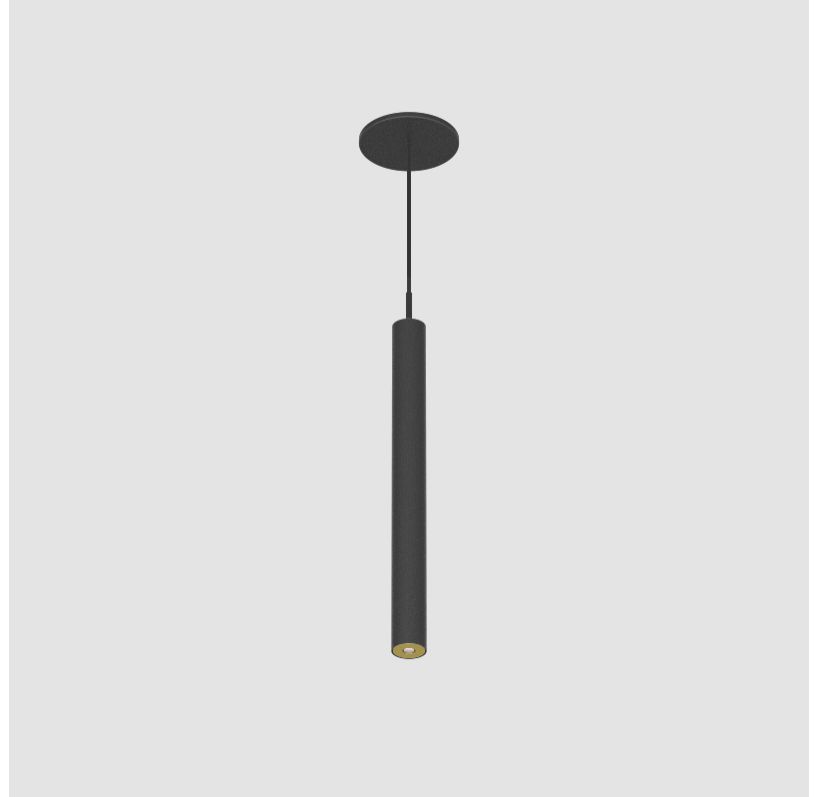

PHYSICAL

Shape: Cylinder
Diameter (mm): 28
Diameter (in): 1 1/8
Height (mm): 300
Height (in): 11 13/16
Max. Overall Height (mm): 2300
Max. Overall Height (in): 90 3/16
Min. Recessing Depth (mm): 75
Min. Recessing Depth (in): 2 15/16
Light Distribution: Downlight
Weight (kg): 0.389
Weight (lbs): 0.856
Fixture Finish: SSR / BKV / CWI / CRY / HAB / UFT / ITA / RUA / FTG / MYG / LOD / PUS / FRO / FUP / KIA / POP / BLS / SPG / MEY / GOH / GUM / CHC / COM / ABZ / JAG / OBR / MOS / ROR
Fixture Material: Aluminum
Cable Details: 2000mm or 4000mm Black Cable
Cut-out Measurements: 68mm / 2 11/16"

ELECTRICAL

Lamp Type: LED (Zhaga Standard)
Input Wattage (W): 6.6
Total Output Wattage (W): 6
Dimming: Tri-Mode (Non-Dimming and Phase Dimming (120Vac only) and 0-10V Dimming)
Driver Included: Yes
Driver Location: External
Driver Type: Constant Current - Universal
Driver Class: Class 2
Housing: ENCP3 w/Quick Connect
Input Voltage (V): 120 - 277
Constant Current (MA): 500

LED

Number of LEDs: 1
Color Temperature (°K): 2700 / 3000 / 4000
Max. Delivered Lumen (lm): 330 / 360 / 380
CRI: >90 CRI
Lamp Life (hrs): 50000
Upon Request: ***3500K available in minimum quantities (larger quantities upon request)

OPTICAL

Optic°: 24 / 32 / 34 / 55 / 58

RATINGS AND CERTIFICATIONS

Certified By: Certified for North American Standards
IP rating: IP20