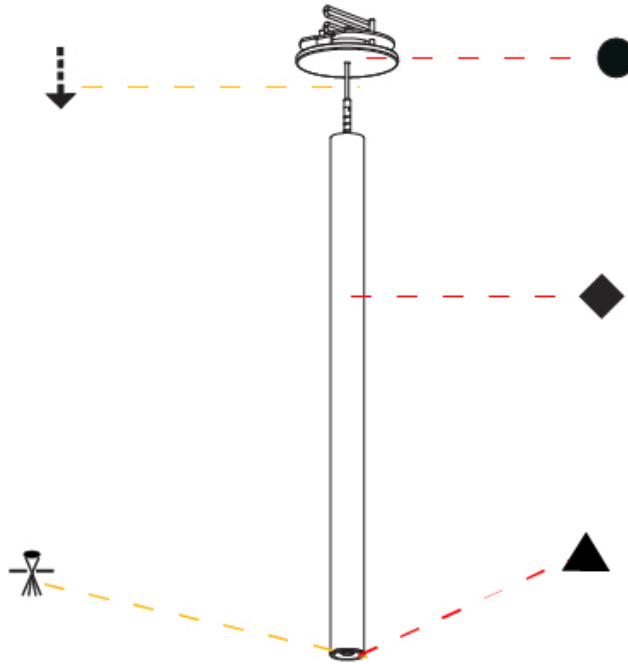

HANGOVER PLUG MONOPOINT RECESSED CANOPY SUSPENSION

A30841-

PROJECT _____

TYPE _____

SPECIFIER _____

QUANTITY _____

DATE _____

A